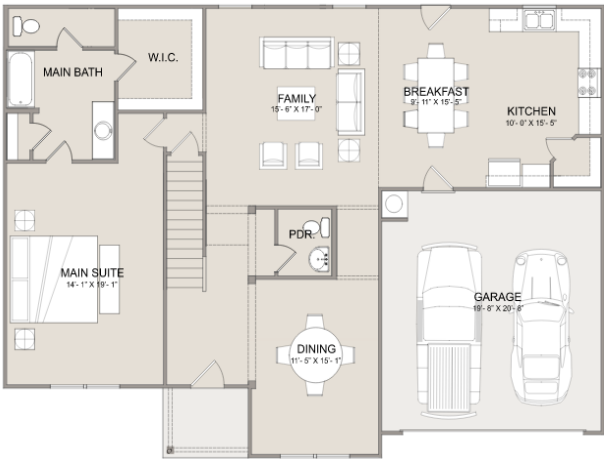

THE ARLINGTON 3202 Sq. Ft. _____

MAIN

UPPER

256-780-0808 • reddoorhomesal.com

Classic Elevation

Brick Elevation

Craftsman Elevation

Farmhouse Elevation

5 BEDROOMS

2 BATHS

3202 SF