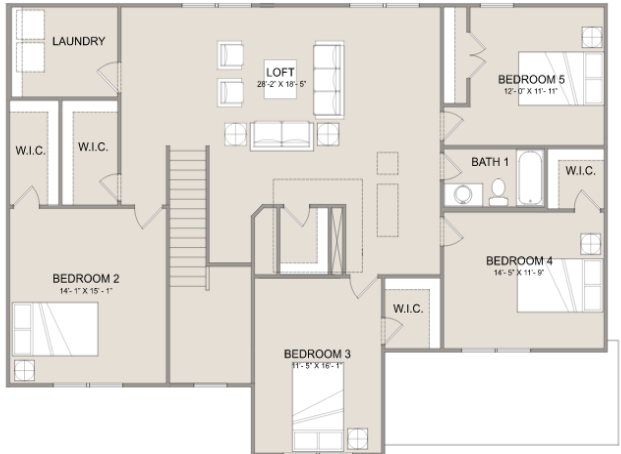

THE ARLINGTON 3202 Sq. Ft. _____

MAIN

UPPER

256-780-0808 • reddoorhomesal.com

Classic Elevation

Brick Elevation

Craftsman Elevation

Farmhouse Elevation

5 BEDROOMS

2 BATHS

3202 SF