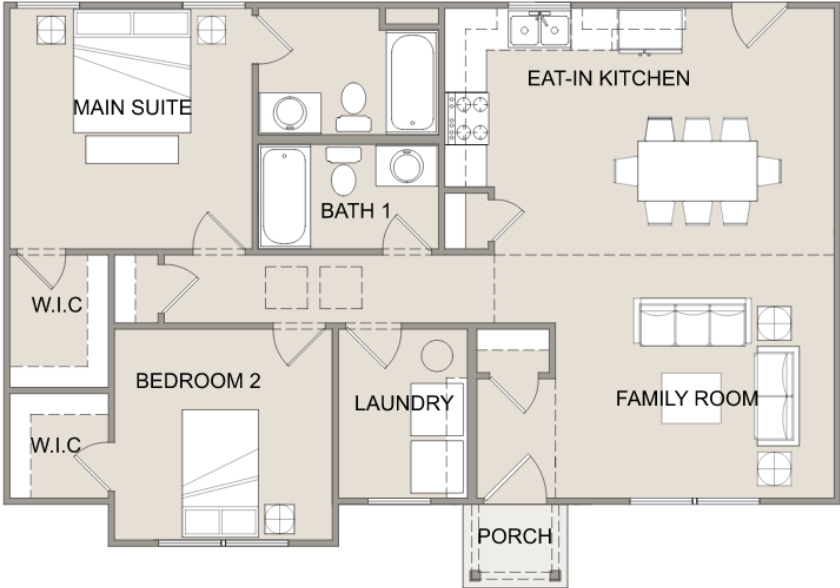

**THE LAUREL** 982 Sq. Ft. \_\_\_\_\_

256-780-0808 • [reddoorhomesal.com](http://reddoorhomesal.com)

Classic Elevation

Brick Elevation

Craftsman Elevation

Farmhouse Elevation

2 BEDROOMS

2 BATHS