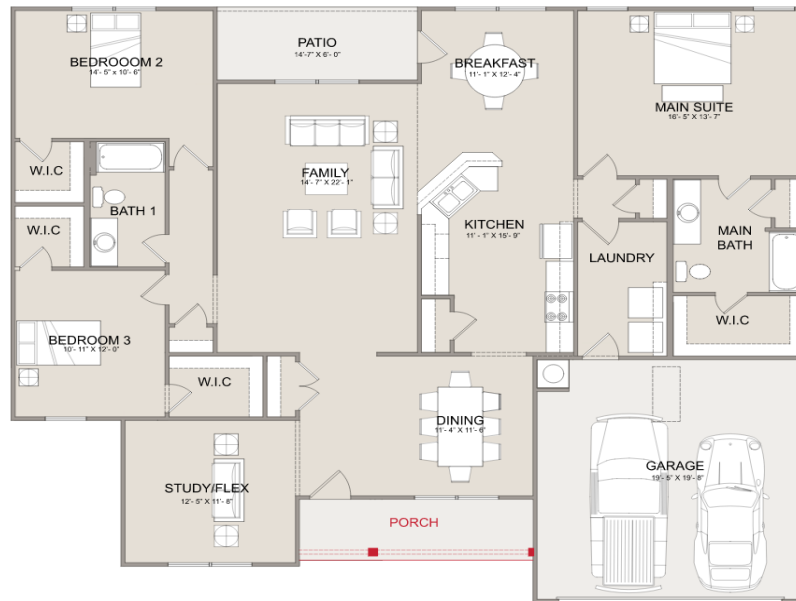

# THE LEXINGTON 2054 Sq. Ft. \_\_\_\_\_

256-780-0808 • [reddoorhomesal.com](http://reddoorhomesal.com)

Classic Elevation

Brick Elevation

Craftsman Elevation

Farmhouse Elevation

3 BEDROOMS

2 BATHS

2054 SF