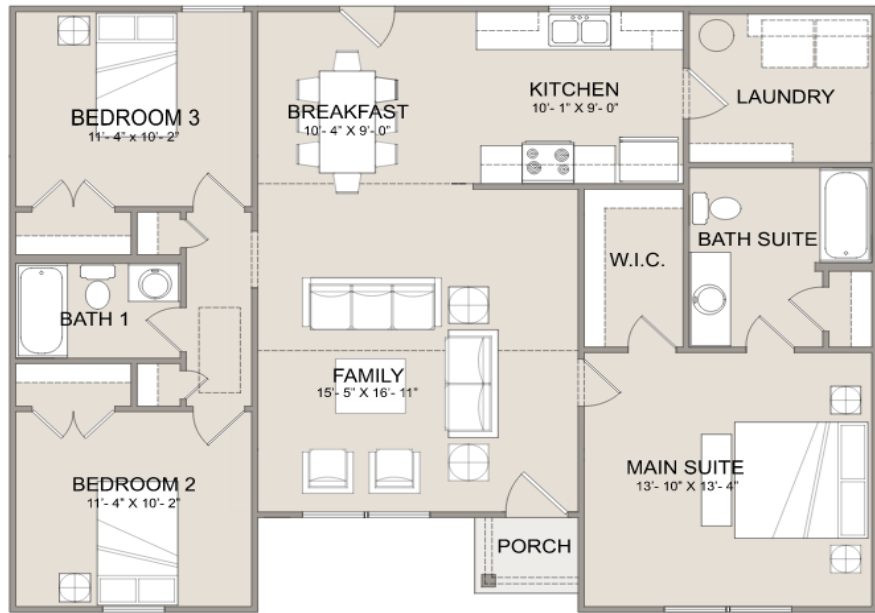

THE NEWPORT 1267 Sq. Ft. _____

256-780-0808 • reddoorhomesal.com

Classic Elevation

Brick Elevation

Craftsman Elevation

Farmhouse Elevation

3 BEDROOMS

2 BATHS