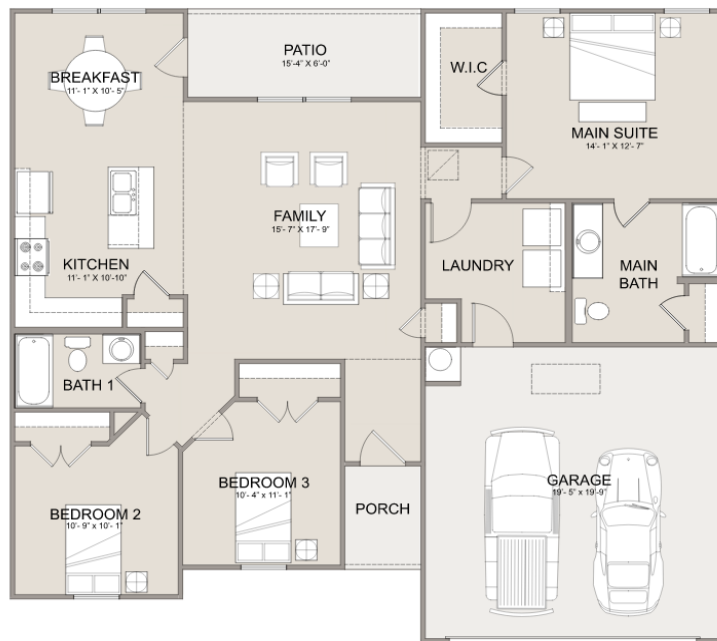

THE NORFOLK 1382 Sq. Ft.

256-780-0808 • reddoorhomesal.com

Classic Elevation

Brick Elevation

Craftsman Elevation

Farmhouse Elevation

3 BEDROOMS

2 BATHS