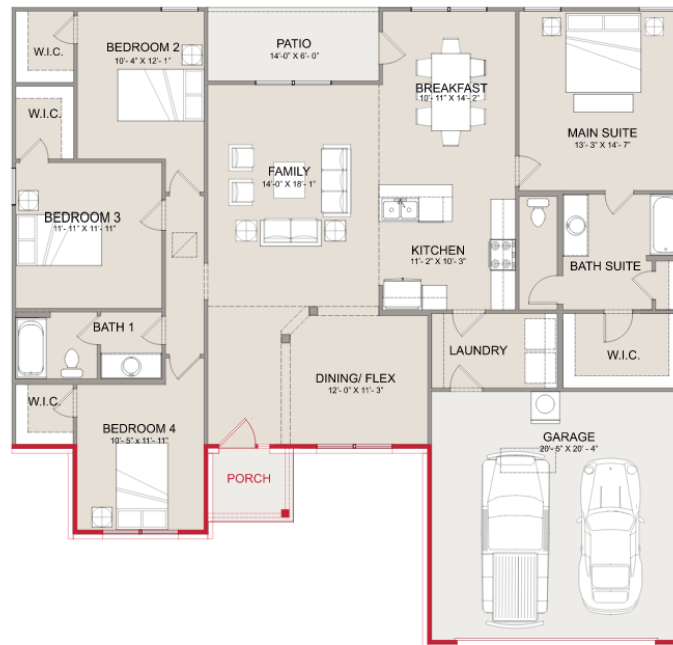

# THE RICHFIELD 1877 Sq. Ft.

256-780-0808 • [reddoorhomesal.com](http://reddoorhomesal.com)

Classic Elevation

Brick Elevation

Craftsman Elevation

Farmhouse Elevation

4 BEDROOMS

2 BATHS