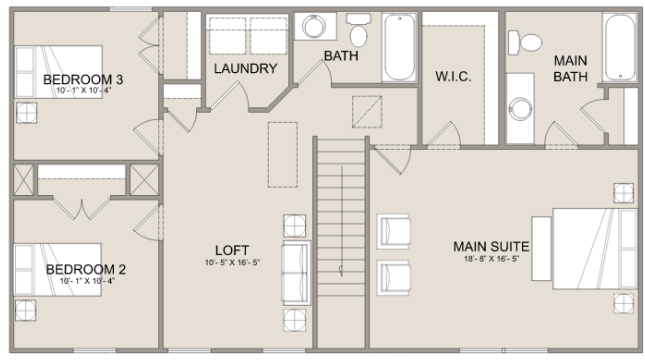

THE SPARTANBURG 1608 Sq. Ft. _____

MAIN

UPPER

SEC

Classic Elevation

Brick Elevation

Craftsman Elevation

Farmhouse Elevation

3 BEDROOMS

2.5 BATHS

1608 SF

256-780-0808 • reddoorhomesal.com