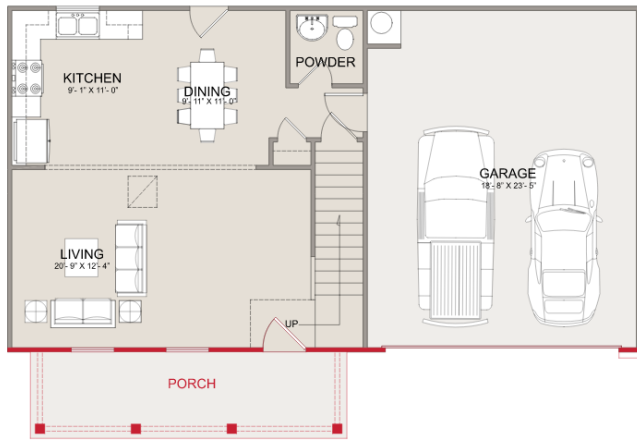

THE SPARTANBURG 1608 Sq. Ft. _____

MAIN

UPPER

SEC

Classic Elevation

Brick Elevation

Craftsman Elevation

Farmhouse Elevation

3 BEDROOMS

2.5 BATHS

1608 SF

256-780-0808 • reddoorhomesal.com