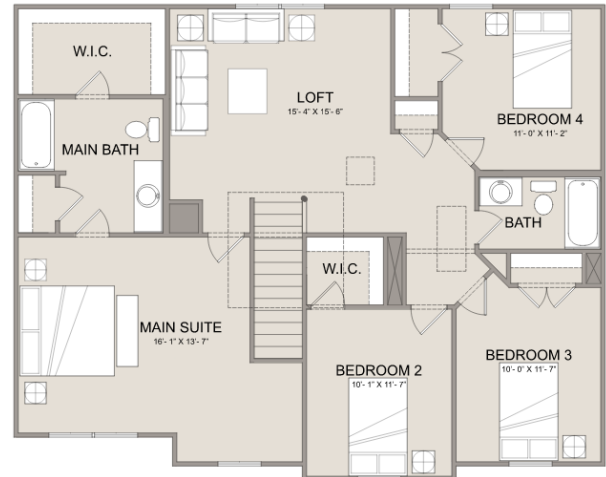

THE WESTOVER 2158 Sq. Ft.

MAIN

UPPER

Classic Elevation

Brick Elevation

Craftsman Elevation

Farmhouse Elevation

4 BEDROOMS

2.5 BATHS

2158 SF

256-780-0808 • reddoorhomesal.com