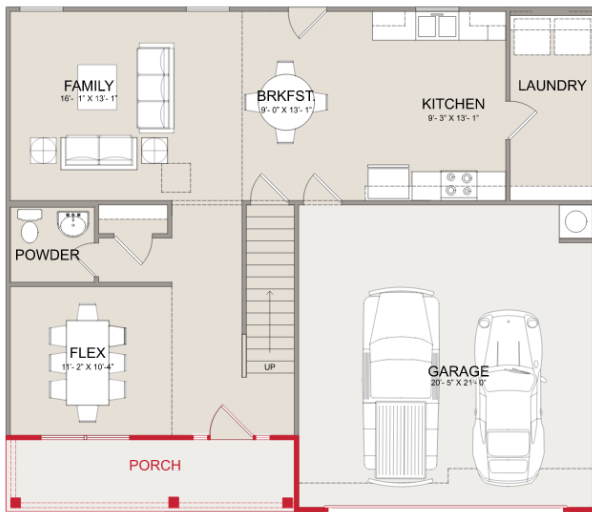

THE WESTOVER 2158 Sq. Ft.

MAIN

UPPER

Classic Elevation

Brick Elevation

Craftsman Elevation

Farmhouse Elevation

4 BEDROOMS

2.5 BATHS

2158 SF

256-780-0808 • reddoorhomesal.com